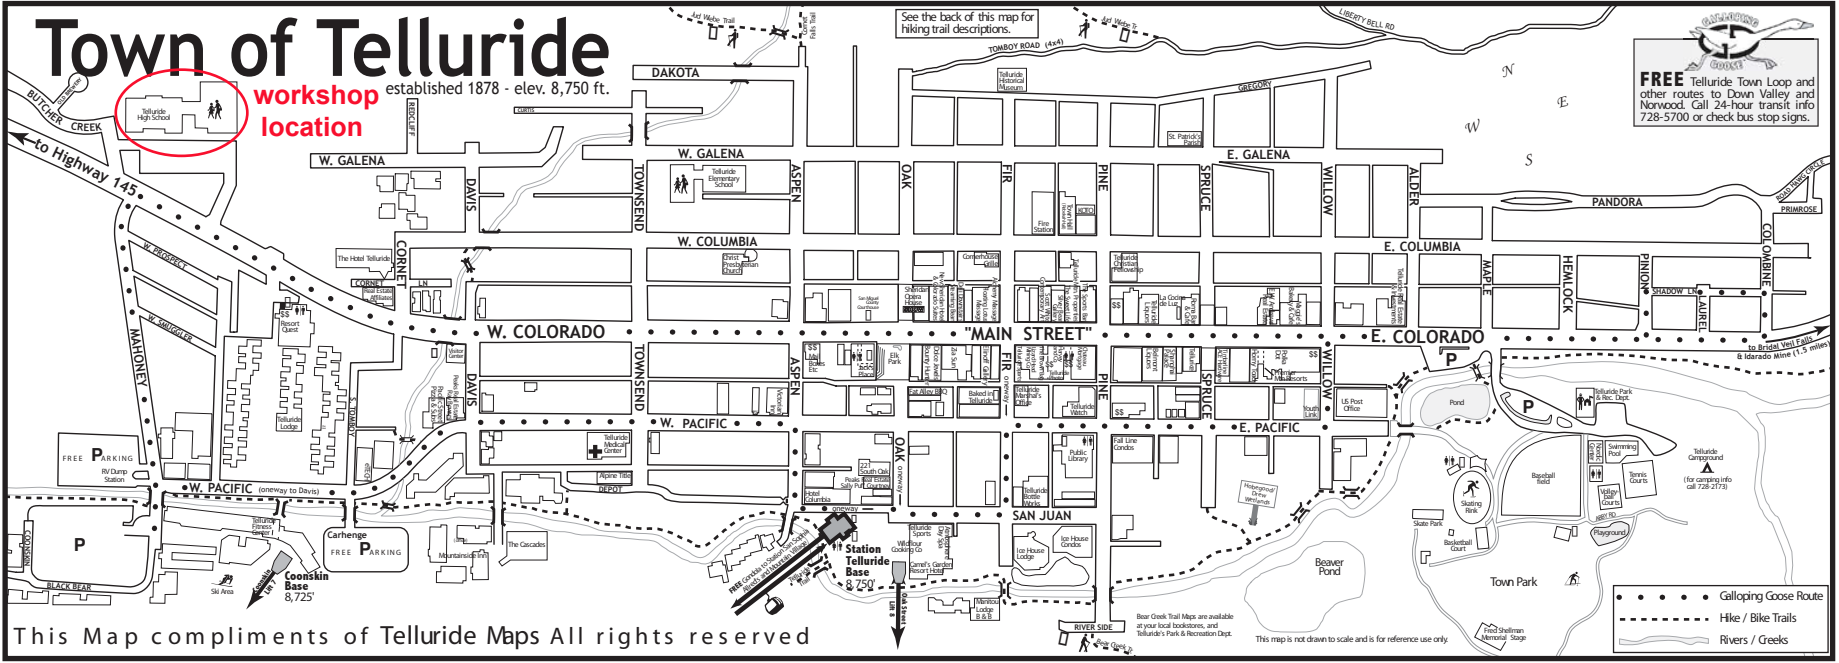

Town of Telluride

established 1878 - elev. 8,750 ft.
workshop location

FREE Telluride Town Loop and other routes to Down Valley and Norwood. Call 24-hour transit info 728-5700 or check bus stop signs.

This Map compliments of Telluride Maps All rights reserved